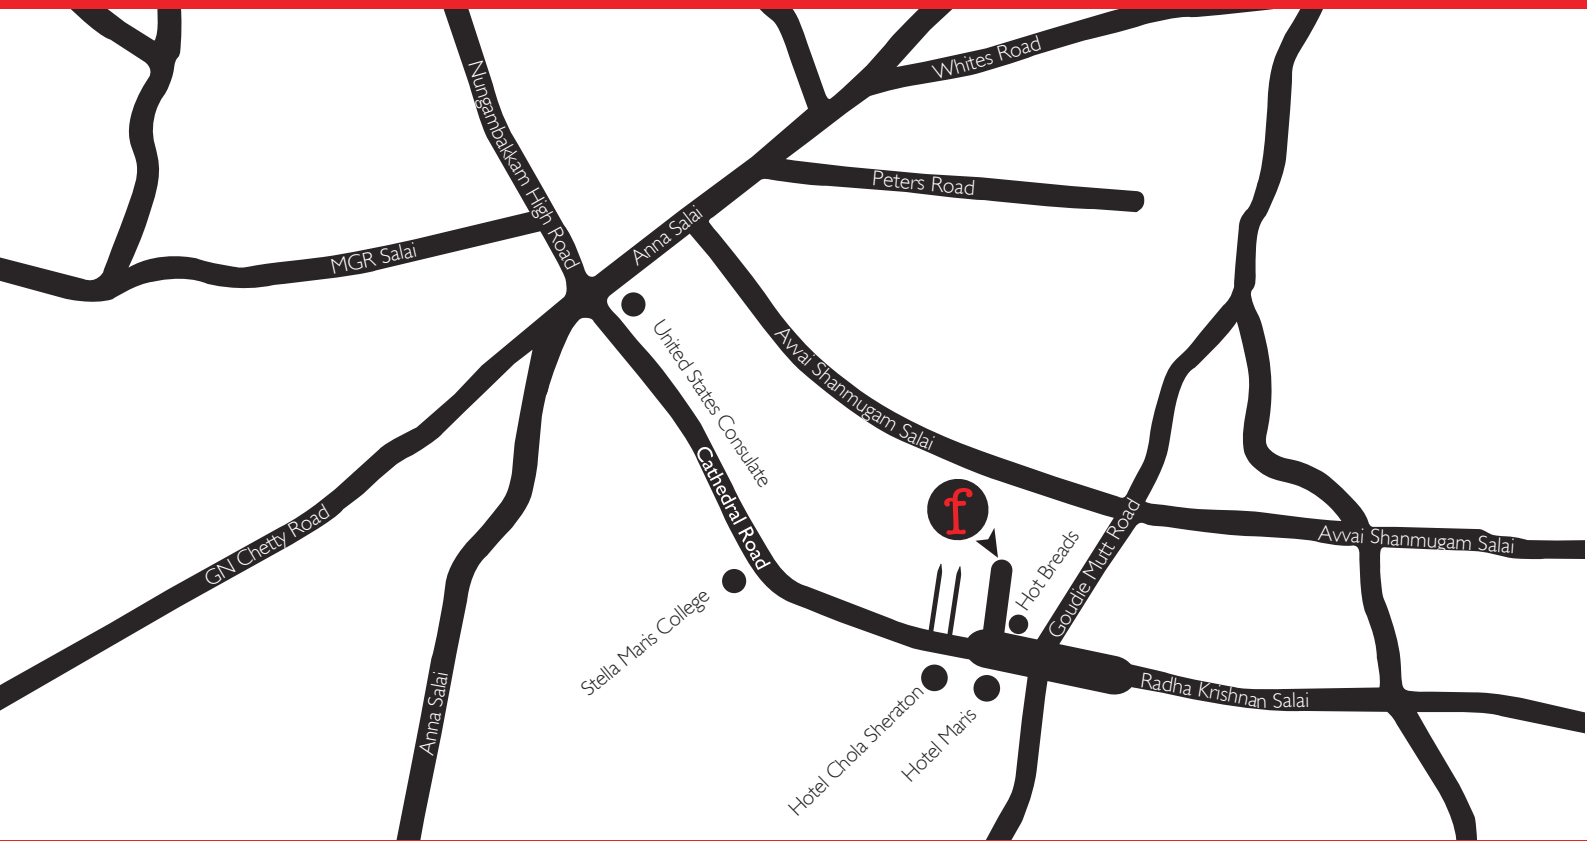

## Directions

We're central to just about everything – just 12 kilometers from the airport, five kilometers from the railroad station, and two kilometers from downtown Madras. Cathedral Road is located next to Anna Salai (Mount Road) flyover.

### By auto-rickshaw

Ask the driver to take you Hotel Chola Sheraton, the road bang opposite leads you to our office. Our office is located at the dead end. At the beginning of the road you will notice a Samsonite showroom.

### By bus

Metropolitan Transport Corporation buses ply throughout the city.

The nearest bus station is by Chola Sheraton. 29C & 27D usually stop by this station.